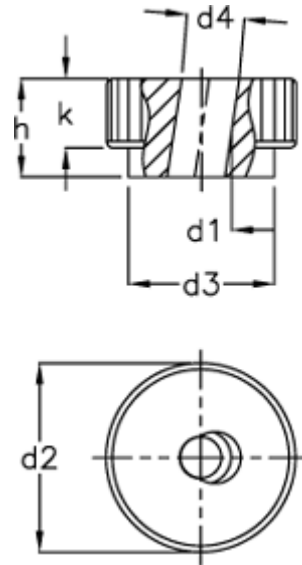

Article number: 20711511

Description: E+G Quick release knurled nut GN 6303.1-M10

Measures

d1 = M10

d2 = 36

d3 = 28

d4 = 11

h = 20

K = 14